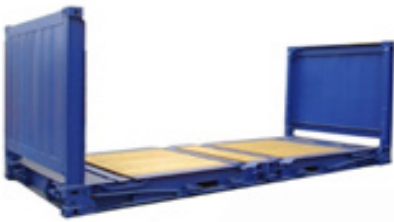

FLATRACK CONTAINERS